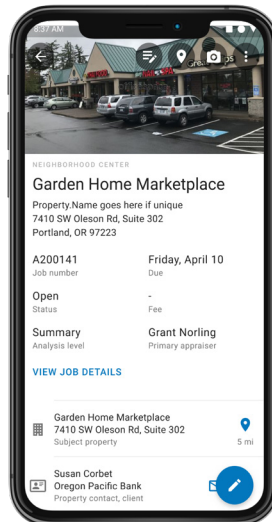

Jobs

- Overview and details
- Client and property contacts
- Subject and comps