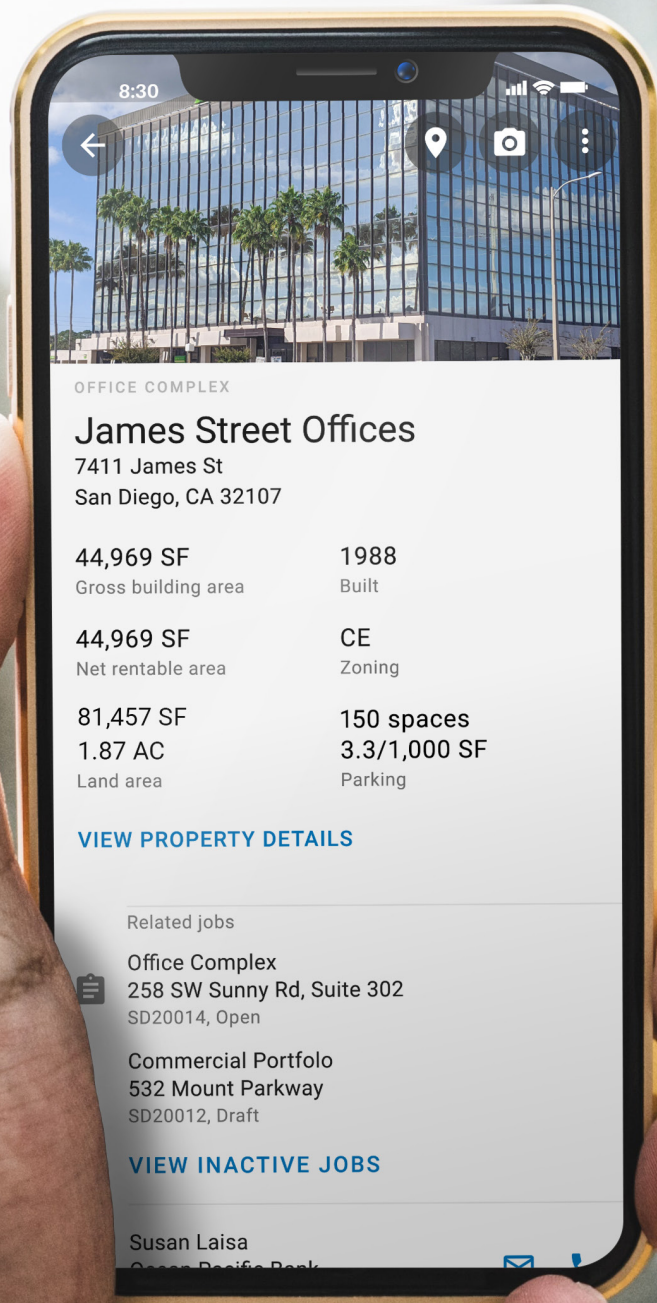

## Valcre Mobile - Complete appraisals anywhere

Valcre is about making commercial appraisals easier. Our mobile app works alongside the Valcre platform to help you complete inspections from any device, anywhere.

## Dashboard

- Active jobs
- Nearby properties
- Recently viewed

## Jobs

- Overview and details
- Client and property contacts
- Subject and comps