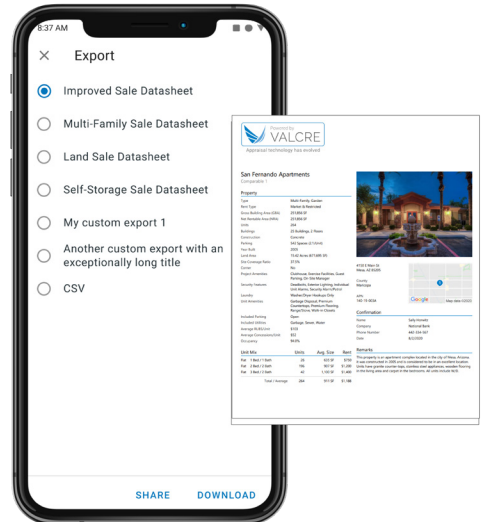

Exports

- Send datasheets to clients
- Generate PSAs and invoices
- Custom reports

Visit valcre.com for more information.

info@valcre.com | +1 (866) 888-5882