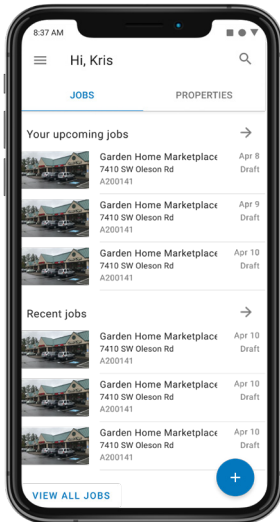

## Valcre Mobile - Complete appraisals anywhere

Valcre is about making commercial appraisals easier. Our mobile app works alongside the Valcre platform to help you complete inspections from any device, anywhere.

## Dashboard

- Active jobs
- Nearby properties
- Recently viewed

## Photos

- Capture or gallery
- Automatically uploaded
- Captions, location, direction